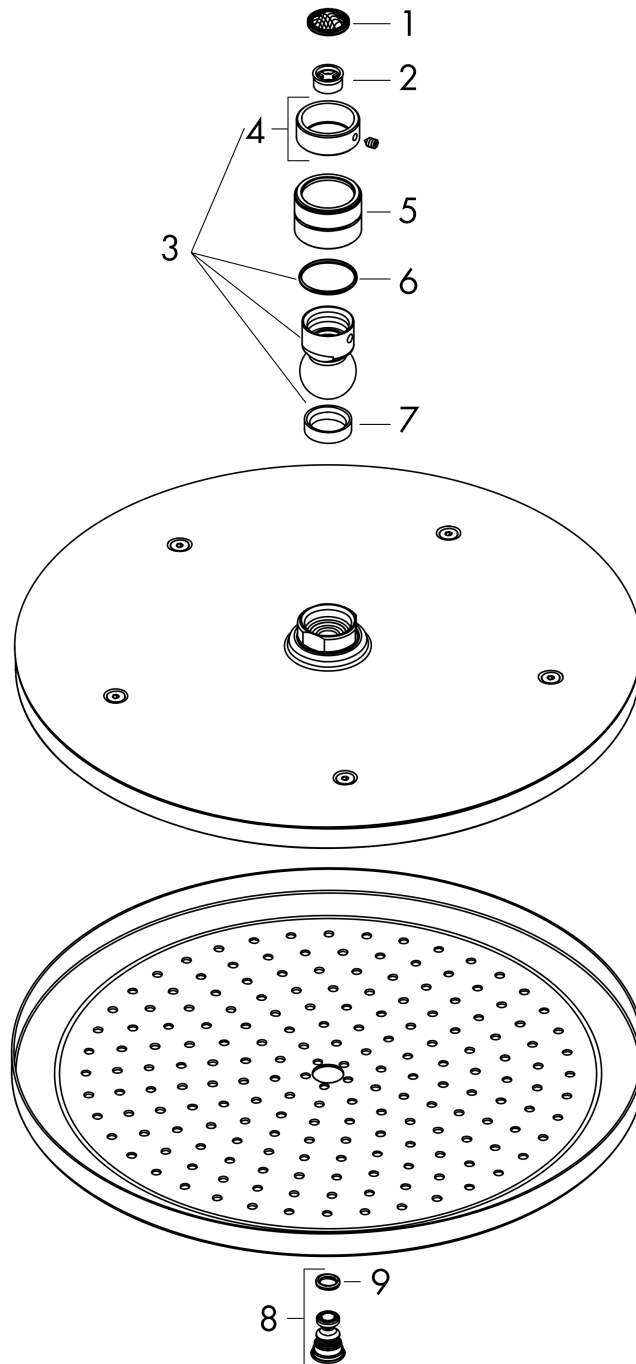

#### product features

- shower head size: 280 mm
- spray type: RainAir
- ball-joint: overhead shower angle adjustable
- material spray disc: metal
- maximum flow rate at 3 bar: 8,5 l/min
- flow rate RainAir spray (at 3 bar): 8,5 l/min
- minimum flow pressure: 2 bar
- spray disc removable for cleaning
- installation: ceiling or wall
- connection thread G ½
- connection dimension: DN15
- suitable for continuous flow water heaters

### Scale drawing

### Flowchart

The consumption was measured in combination with the appropriate fittings (thermostat/mixer/ in-wall valve) to reflect actual application in practice.

**Croma**  
**Overhead shower 280 1jet EcoSmart 9 l/min**  
 Surfaces: **Brushed Bronze**    Article Number: **26221140**

## Exploded Drawing

Year of production: >08/19